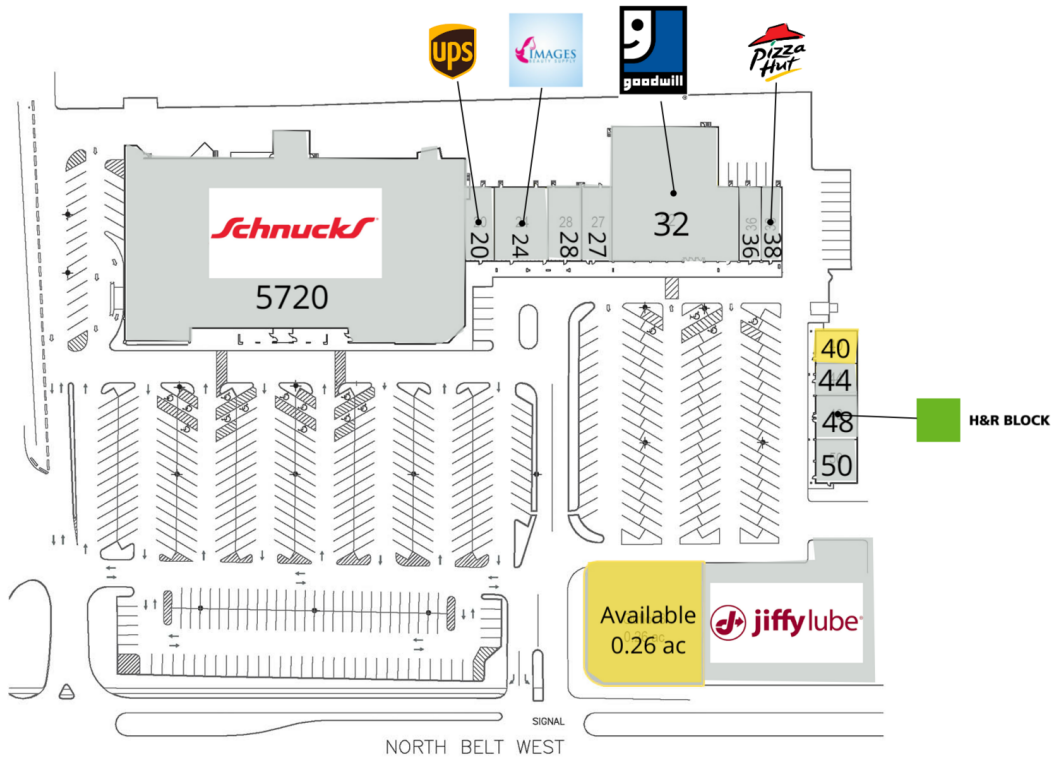

Country Club Plaza

5720 N. BELT WEST | BELLEVILLE, IL 62223

Suite	Tenant	Size
5720	Schnucks	54,554 SF
20	The UPS Store	2,045 SF
24	Images Beauty Supply	4,900 SF
27	American Nails	1,400 SF
28	160 Driving Academy	1,400 SF
32	MERS Goodwill	14,067 SF
36	One Main Financial Services	1,400 SF
38	Pizza Hut	1,400 SF
40	Available	1,250 SF
44	MERS Goodwill - Office	1,200 SF
48	H&R Block	1,600 SF
5730	Jiffy Lube	0 SF
Outlot 3	Available	0 SF
50	China King	1,650 SF